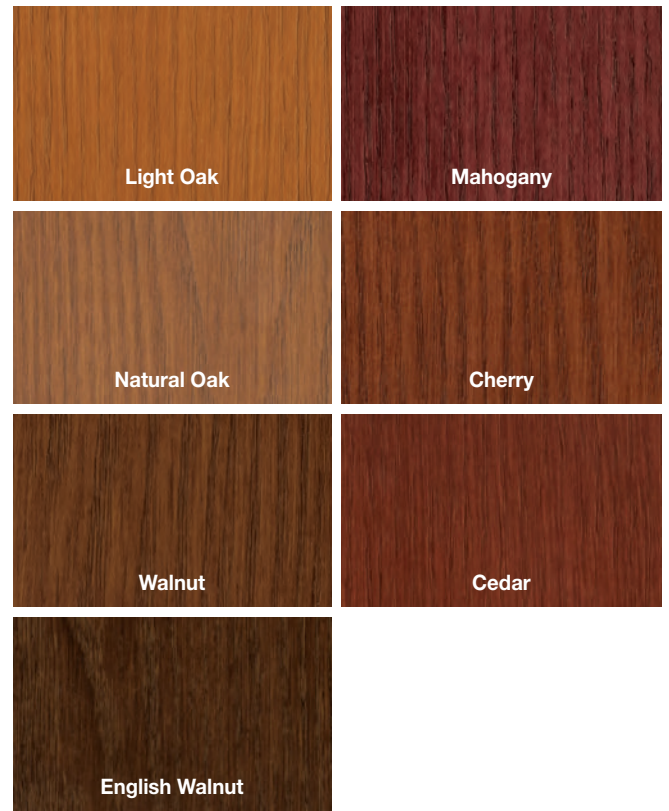

Classic-Craft® Oak Collection™