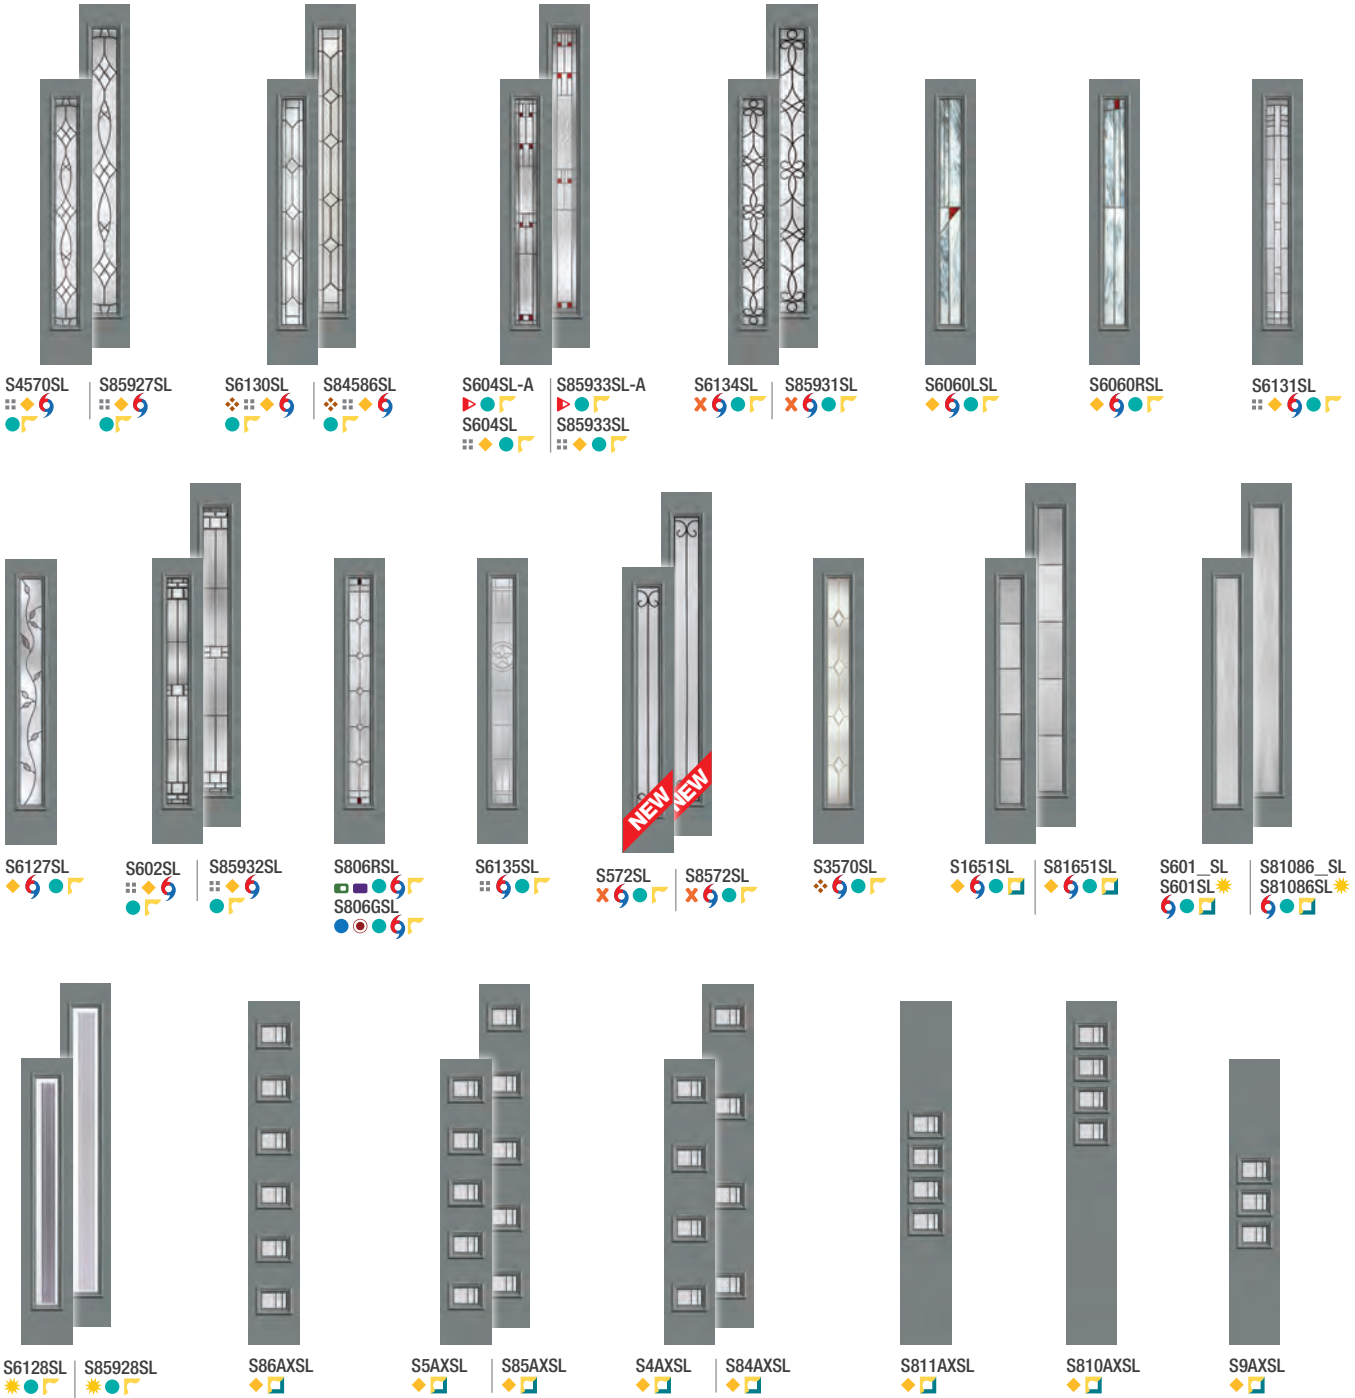

Sidelites

Note: Product images show exterior side of door.

Sidelites *Continue on next page.*

Privacy & Textured Glass Options

Add the code to the blank in the style number for the desired door and glass combination. For details on glass options, see page 234.