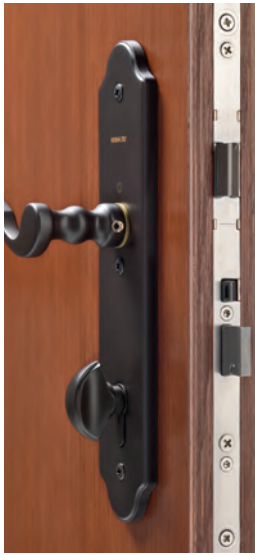

Hardware

Multi-Point Locking Systems (MPLS) (Recommended)

Engages the door and frame at three critical points from top to bottom for enhanced stability compared to traditional deadbolt assemblies. Featuring premium stainless steel construction that resists corrosion.

(Highly recommended for 8'0" and double fiberglass doors. Not recommended for steel doors. Strike plate packages available to meet the installation needs of various MPLS applications.)

Standard Door MPLS

Tongue
(For single door systems.)
Heights: 6'6", 6'8", 7'0", 8'0"
Configurations: Inswing, Outswing

Shootbolt
(For double door systems.)
Heights: 6'6", 6'8", 7'0", 8'0"
Configurations: Inswing, Outswing