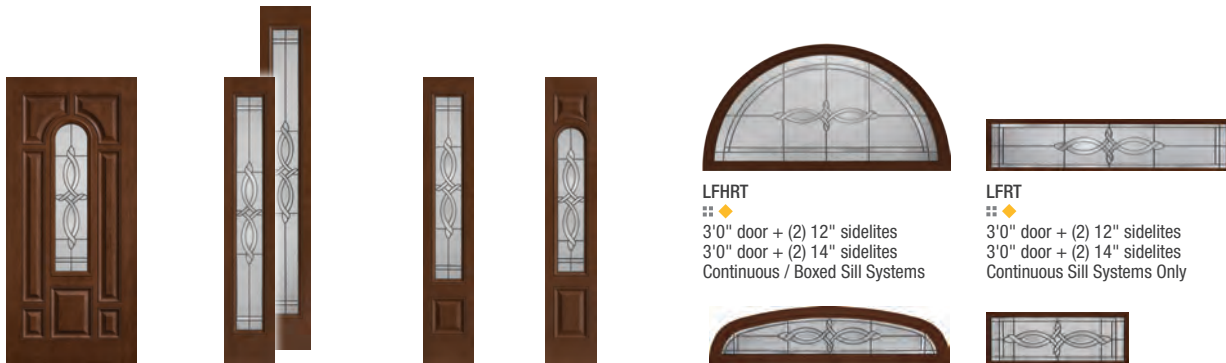

CCM803
♦ ♦ ♦
3'0" x 6'8"

CCM3403SL
♦ ♦ ♦
12" x 6'8"
14" x 6'8"

CCM8001SL
♦ ♦ ♦
12" x 8'0"
14" x 8'0"

CCM3303SL
♦ ♦ ♦
10" x 6'8"
12" x 6'8"
14" x 6'8"

CCM3503SL
♦ ♦ ♦
12" x 6'8"
14" x 6'8"

LFHRT
♦ ♦ ♦
3'0" door + (2) 12" sidelites
3'0" door + (2) 14" sidelites
Continuous / Boxed Sill Systems

LFRT
♦ ♦ ♦
3'0" door + (2) 12" sidelites
3'0" door + (2) 14" sidelites
Continuous Sill Systems Only

LFET
♦ ♦ ♦
3'0" door + (2) 12" sidelites
3'0" door + (2) 14" sidelites
Continuous Sill Systems Only

LF30T
♦ ♦ ♦
3'0" Door Only