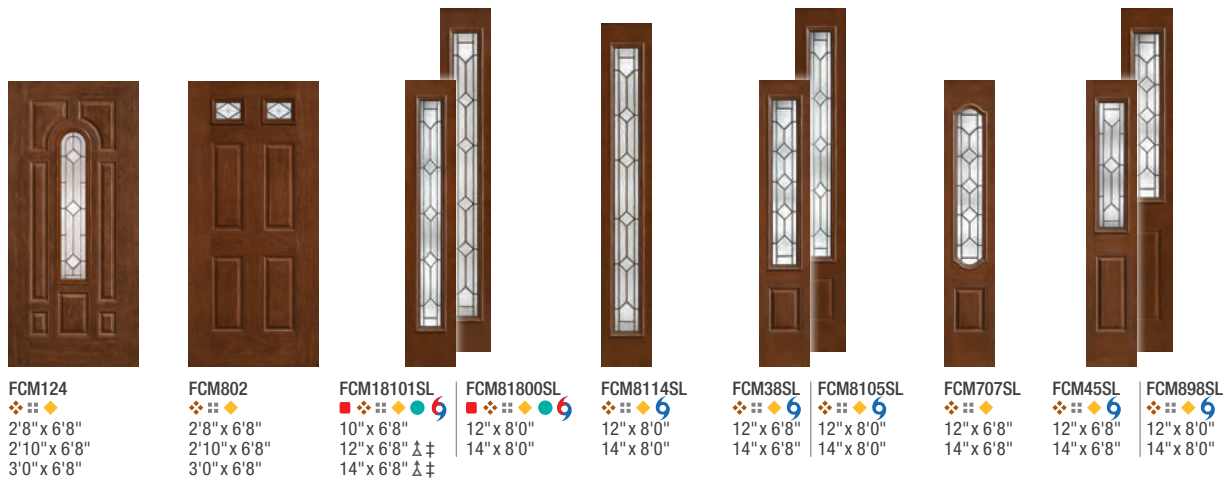

- ⊕ WBDR / HVHZ Options
- △ 6'6" Height Available
- ‡ 7'0" Height Available

Features Key

- No Stile Lines

Crystalline™ *Continued*

FCM124 ❖ ❖ ❖ ❖ 2'8" x 6'8" 2'10" x 6'8" 3'0" x 6'8"	FCM802 ❖ ❖ ❖ ❖ 2'8" x 6'8" 2'10" x 6'8" 3'0" x 6'8"	FCM18101SL ❖ ❖ ❖ ❖ ❖ ❖ 10" x 6'8" 12" x 6'8" † ‡ 14" x 6'8" † ‡	FCM81800SL ❖ ❖ ❖ ❖ ❖ ❖ 12" x 8'0" 14" x 8'0"	FCM8114SL ❖ ❖ ❖ ❖ ❖ 12" x 8'0" 14" x 8'0"	FCM38SL ❖ ❖ ❖ ❖ ❖ 12" x 6'8" 14" x 6'8"	FCM8105SL ❖ ❖ ❖ ❖ ❖ ❖ 12" x 8'0" 14" x 8'0"	FCM707SL ❖ ❖ ❖ ❖ ❖ 12" x 6'8" 14" x 6'8"	FCM45SL ❖ ❖ ❖ ❖ ❖ ❖ 12" x 6'8" 14" x 6'8"	FCM898SL ❖ ❖ ❖ ❖ ❖ ❖ 12" x 8'0" 14" x 8'0"
--	--	--	--	---	---	---	--	---	--