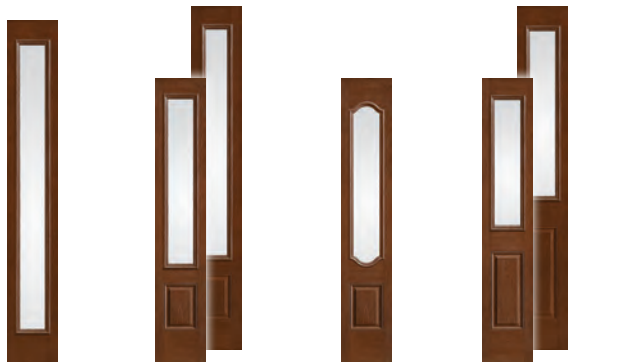

Fiber-Classic® Oak

FCM870SL

12" x 8'0"
14" x 8'0"
FCM32SL

12" x 6'8"
14" x 6'8"
FCM881SL

12" x 8'0"
14" x 8'0"
FCM701SL

12" x 6'8"
14" x 6'8"
FCM62SL

12" x 6'8"
14" x 6'8"
FCM862SL

12" x 8'0"
14" x 8'0"