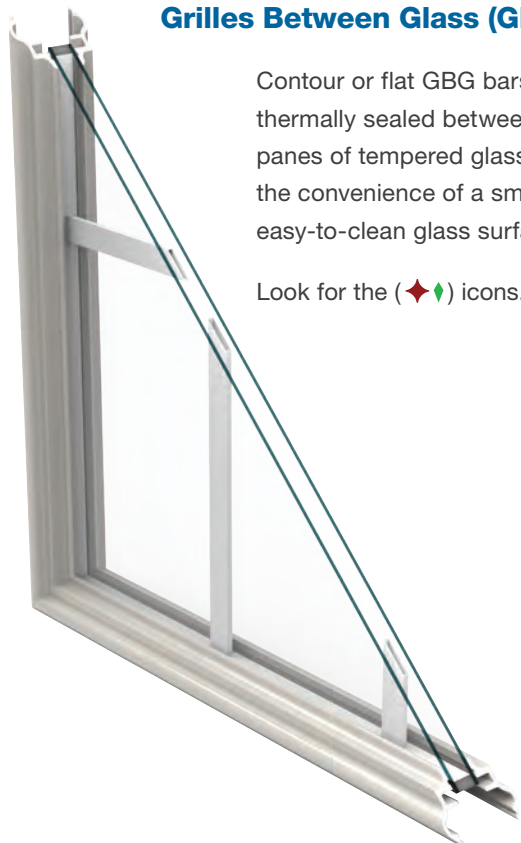

Look for the () icon.

Grilles Between Glass (GBGs)

Contour or flat GBG bars are thermally sealed between two panes of tempered glass for the convenience of a smooth, easy-to-clean glass surface.

Look for the ( ) icons.