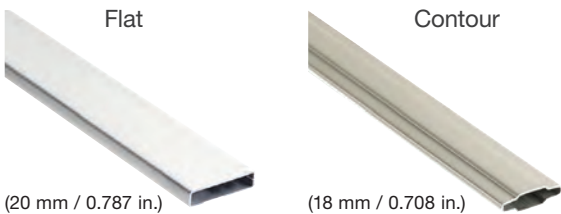

***Compared to conventional lite frames.
Note: See your Therma-Tru seller or visit www.thermatru.com for details on limited warranties and exclusions, and Rider.

SDL Bar Options

(28.6 mm / 1.125 in.)

GBG Bar Options