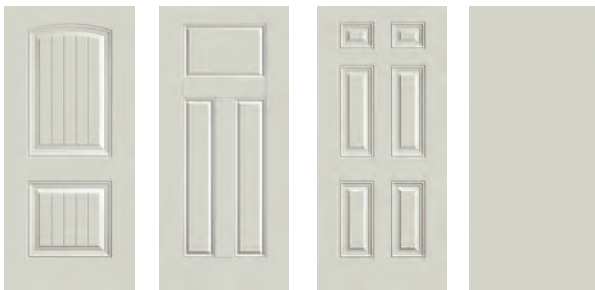

Traditions

205HD ■ 6 2'8" x 6'8" 2'10" x 6'8" 3'0" x 6'8"	203HD ■ 6 2'8" x 6'8" 2'10" x 6'8" 3'0" x 6'8"	210HD ■ 6 2'6" x 6'8" ‡ 2'8" x 6'8" ‡ 2'10" x 6'8" ‡ 3'0" x 6'8" ‡	100 ■ 6 2'0" x 6'8" 2'4" x 6'8" 2'6" x 6'8" ‡ 2'8" x 6'8" ‡ 2'10" x 6'8" ‡ 3'0" x 6'8" ‡