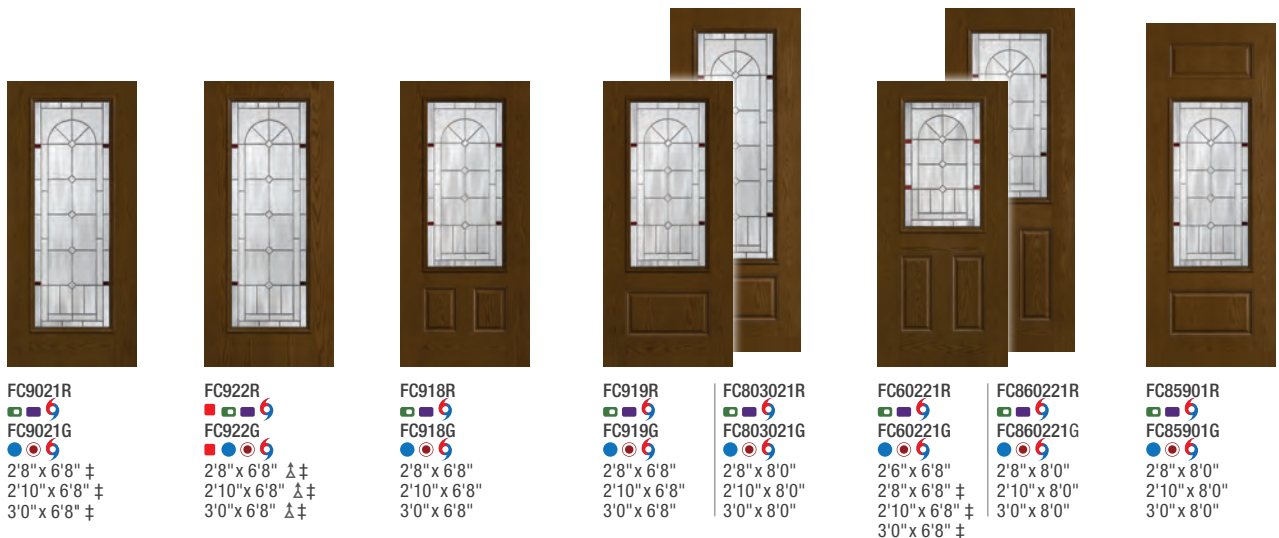

Features Key

- No Stile Lines

Optional Dentil Shelf*

Arden®

Note: Shown in red waterglass with black nickel caming.

Fiber-Classic.® Mahogany

Fiber-Classic.® Oak

Note: See page 273 for important product details that may help with your purchase decision.