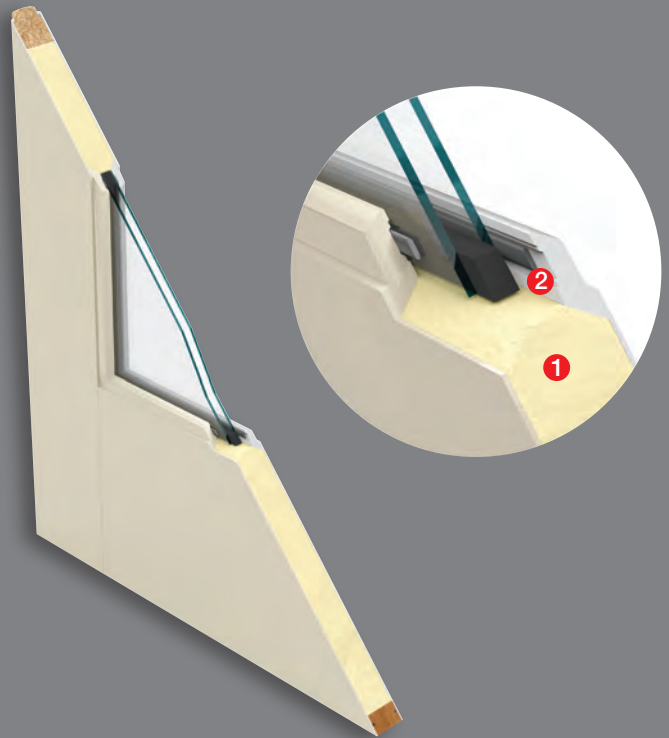

Long-Term Performance

Glass built directly into the door during manufacturing offers long-term performance. The 1 polyurethane foam core surrounds the glass, helping to provide durability and strength, and a 2 dual adhesive weather seal provides high-performance protection inside and out.

16% Wider Daylight Opening***

Let in more natural light with up to a 16% increase in visible glass area.

Seamless, Clean Lines

Factory-built, seamless construction eliminates the need for a lite frame and screw plugs.

Authentic Wood Door Appeal

Features true flush-glazed construction, crafted with attention to detail that replicates traditional wood door construction.

Available in privacy and textured glass, as well as divided lites, Low-E and clear glass. Look for the (🔥) icon.

Flush-Glazed Fiberglass Door Replacement Rider

Provides protection in case of accidental glass breakage during residential and multi-family construction or installation. Therma-Tru will replace the flush-glazed fiberglass door and glass.

***Compared to conventional lite frames.
Note: See your Therma-Tru seller or visit www.thermatru.com for details on limited warranties and exclusions, and Rider.