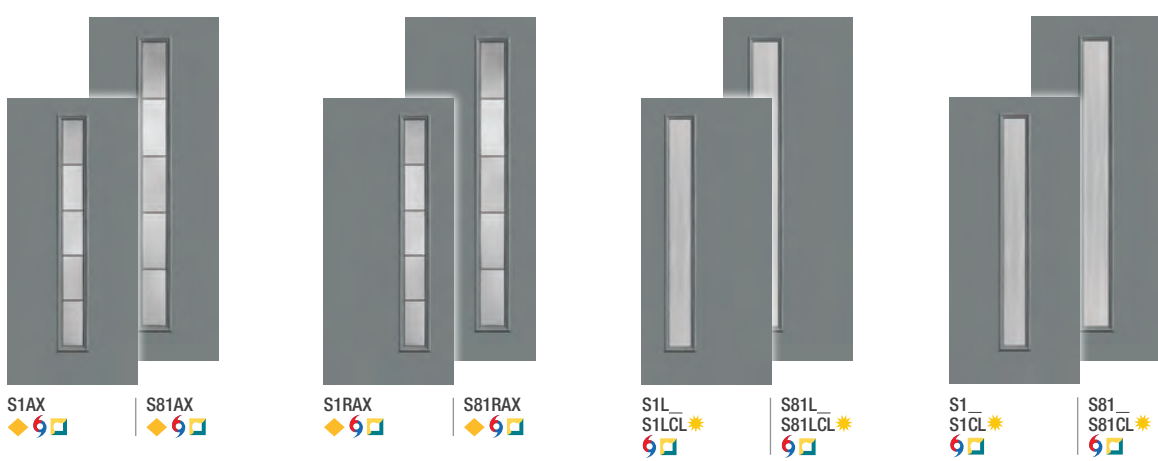

Línea *Continues on next page.*

It's your decision, by design.

Select a look for the door and sidelites. Choose a material. Find an available glass design and frame to complete the statement. Stain or paint it any color. Explore all the possible combinations at www.thermatru.com/pulse.

Wood-Grained Fiberglass: Mahogany or Oak (Shown in Natural Oak stain.)	Smooth Fiberglass	Steel

Privacy & Textured Glass Options

Add the code to the blank in the style number for the desired door and glass combination. For details on glass options, see page 234.

XE = NEW Satin Etch Glass   XR = Rainglass   XC = Chord Glass
XJ = Chinchilla Glass   XN = Granite Glass

Options Key ❖ Brass Caming (1A) ⊞ Brushed Nickel Caming (1C) ◆ Black Nickel Caming (1D) ◻ Red Waterglass / Brushed Nickel Caming (1C) ◻ Granite Glass / Black Nickel Caming (1D)	Features Key ✕ Wrought Iron (1W) ☀ Low-E Glass (LE)	6 WBDR / HVHZ Options - NEW Flat Lite Frame* - Scrolled Lite Frame