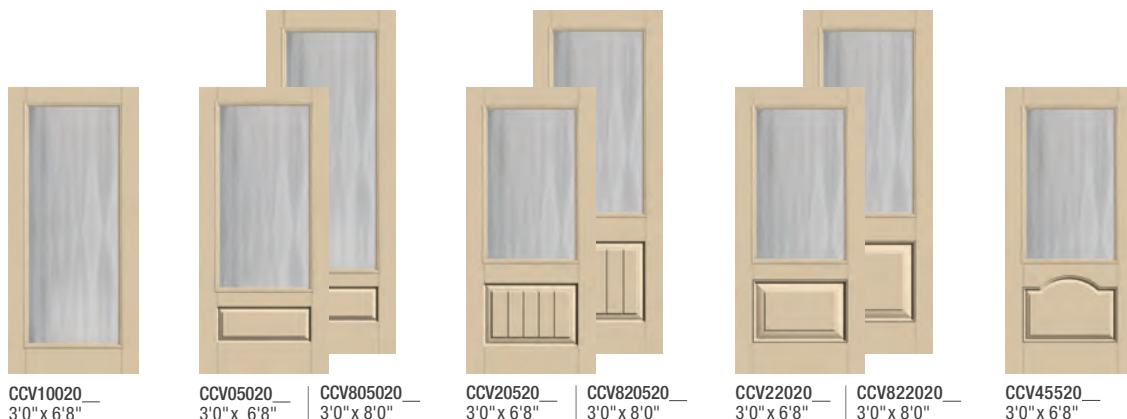

Privacy & Textured Glass

Privacy & Textured Glass Options

Add the code to the blank in the style number for the desired door and glass combination. For details on glass options, see pages 39–41.

XJ = Chinchilla Glass
XR = Rainglass

XN = Granite Glass
XC = Chord Glass