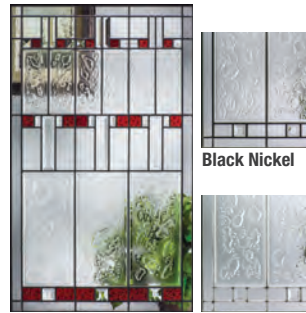

Art Glass / Black Nickel
Brushed Nickel
Sedona Page 206
Glass Privacy Rating: **7**