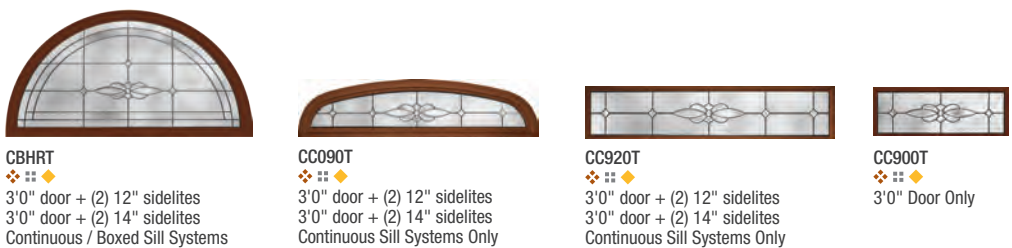

Cambridge™

Options Key

- ❖ Brass Caming (1A)
- Brushed Nickel Caming (1C)
- Black Nickel Caming (1D)

Features Key

- 🔥 Flush-Glazed Glass (FG)
- ✗ Wrought Iron (1W)