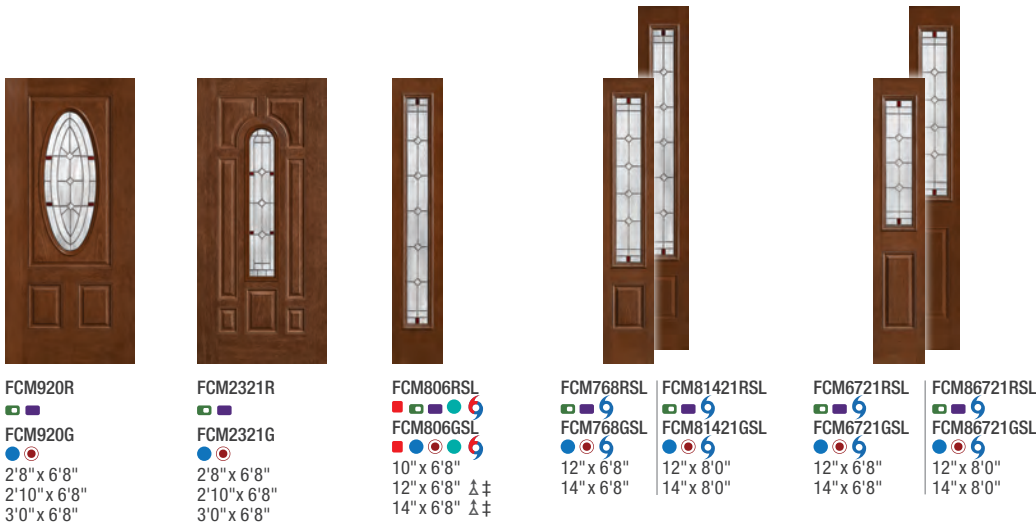

Features Key

- No Stile Lines

Optional Dentil Shelf*

Arden®

Note: Shown in red waterglass with black nickel caming.

Fiber-Classic.® Mahogany

Fiber-Classic.® Oak

Note: See page 273 for important product details that may help with your purchase decision.