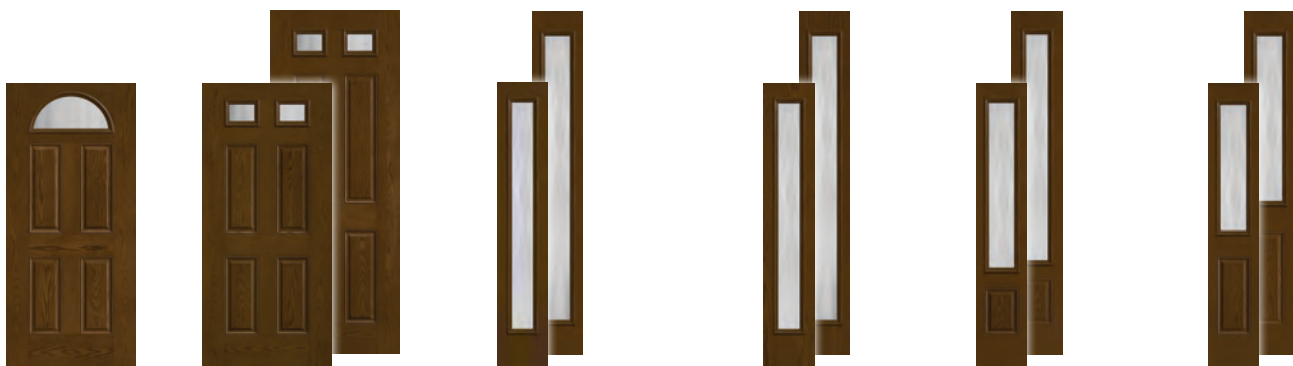

FC803_ 2'4" x 6'8" 2'8" x 6'8" 2'10" x 6'8" 3'0" x 6'8"	FC61_ 2'6" x 6'8" ‡ 2'8" x 6'8" ‡ 2'10" x 6'8" ‡ 3'0" x 6'8" ‡	FC861_ 2'8" x 8'0" 2'10" x 8'0" 3'0" x 8'0"	FC47_SL 6 10" x 6'8" 12" x 6'8" 14" x 6'8"	81200P_SL 6 12" x 8'0" 14" x 8'0"	12101_SL ■ 6 12" x 6'8" ‡ ‡ 14" x 6'8" ‡ ‡	81200_SL ■ 6 12" x 8'0" 14" x 8'0"	FC32_SL 6 12" x 6'8" 14" x 6'8"	81943P_SL 6 12" x 8'0" 14" x 8'0"	FC48_SL 6 12" x 6'8" 14" x 6'8"	81929P_SL 6 12" x 8'0" 14" x 8'0"