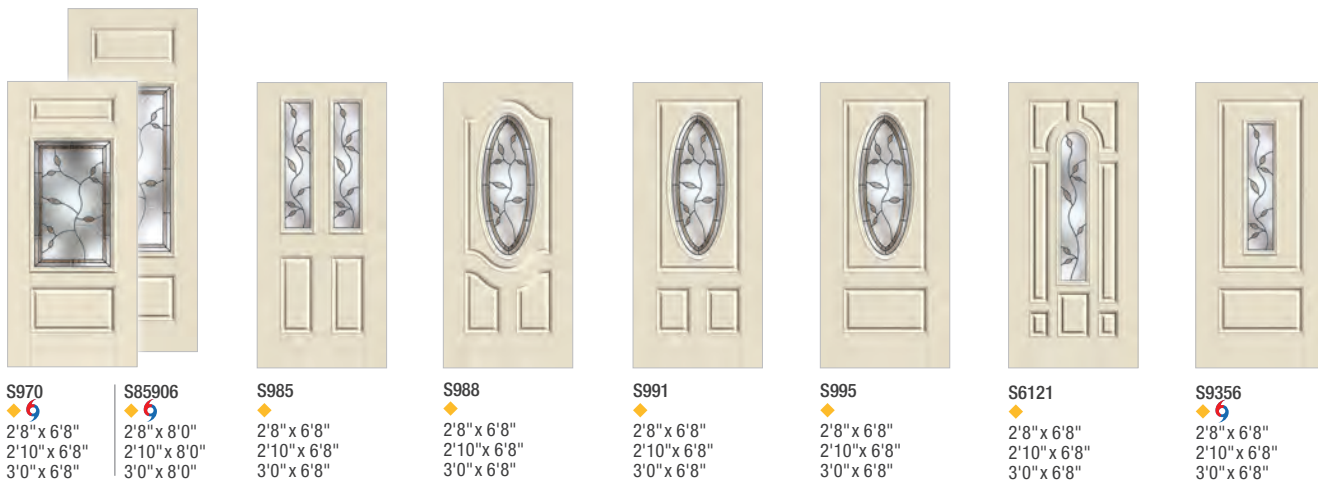

S6121
◆
2'8" x 6'8"
2'10" x 6'8"
3'0" x 6'8"

S9356
◆ 6
2'8" x 6'8"
2'10" x 6'8"
3'0" x 6'8"