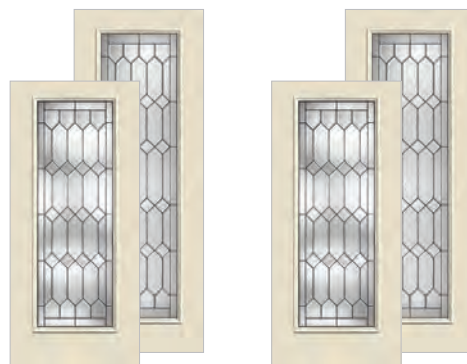

S916 ❖❖❖❖❖❖ 6 2'6" x 6'8" ⚠ 2'8" x 6'8" ⚠ ‡ 2'10" x 6'8" ⚠ ‡ 3'0" x 6'8" ⚠ ‡	S814 ❖❖❖❖❖❖ 6 2'6" x 8'0" 2'8" x 8'0" 2'10" x 8'0" 3'0" x 8'0"	S668 ❖❖❖❖❖❖ 6 2'6" x 6'8" ⚠ 2'8" x 6'8" ⚠ ‡ 2'10" x 6'8" ⚠ ‡ 3'0" x 6'8" ⚠ ‡ 3'6" x 6'8"	S815 ❖❖❖❖❖❖ 6 2'6" x 8'0" 2'8" x 8'0" 2'10" x 8'0" 3'0" x 8'0" 3'6" x 8'0"