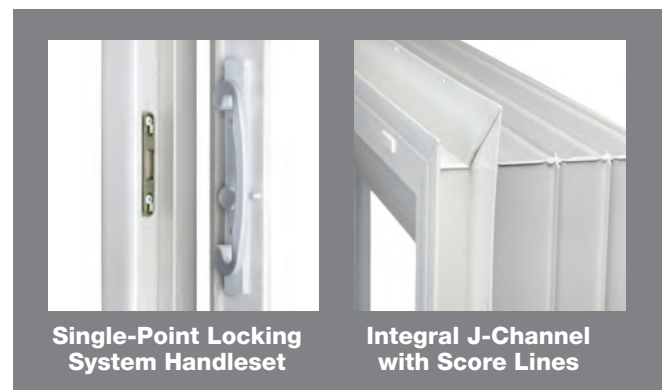

- Features fully adjustable rollers for smooth operation.
- Reinforced windows help provide security and weather protection.
- Engineered with a tamper-resistant, adjustable locking system – standard for security.
- Available Sizes: 5'0"–8'0" widths in 6'6" height.
- Configurations: Available in double and triple units.
- Glass Options: Clear, insulated glass with optional Low-E for increased energy efficiency. Optional contour or flat grilles between glass available to customize the doors to complement window patterns.
- Optional DP-50 Impact-rated product available.