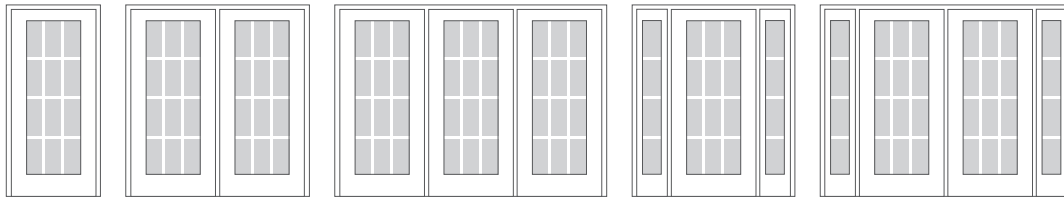

Available Configurations