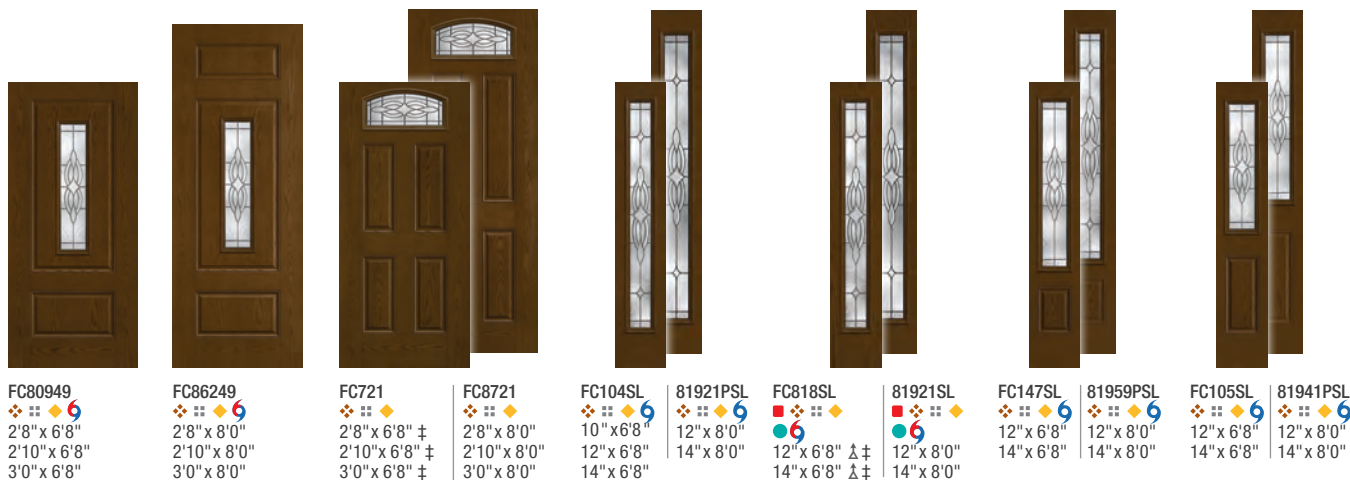

● Vented Sidelite (No Impact)
 (6'6" & 6'8" only in 12" & 14")
 (8'0" only in 14")

6 WBDR Options
 9 WBDR / HVHZ Options

△ 6'6" Height Available
 † 7'0" Height Available

Features Key

■ No Stile Lines

Wellesley™ *Continued*