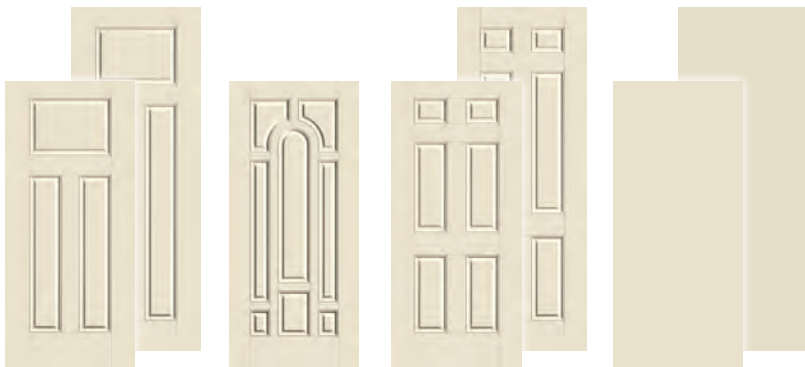

SSF600 2'8" x 6'8" 2'10" x 6'8" 3'0" x 6'8"	SSF8600 2'8" x 8'0" 2'10" x 8'0" 3'0" x 8'0"	SSF11 2'8" x 6'8" 2'10" x 6'8" 3'0" x 6'8"	SSF160* 2'6" x 6'8" 2'8" x 6'8" ‡ 2'10" x 6'8" ‡ 3'0" x 6'8" ‡	SSF8160 2'6" x 8'0" 2'8" x 8'0" 2'10" x 8'0" 3'0" x 8'0"	SSF100 ■ 6 2'0" x 6'8" 2'6" x 6'8" 2'8" x 6'8" ‡ 2'10" x 6'8" ‡ 3'0" x 6'8" ‡	SSF8100 ■ 6 2'6" x 8'0" 2'8" x 8'0" 2'10" x 8'0" 3'0" x 8'0"