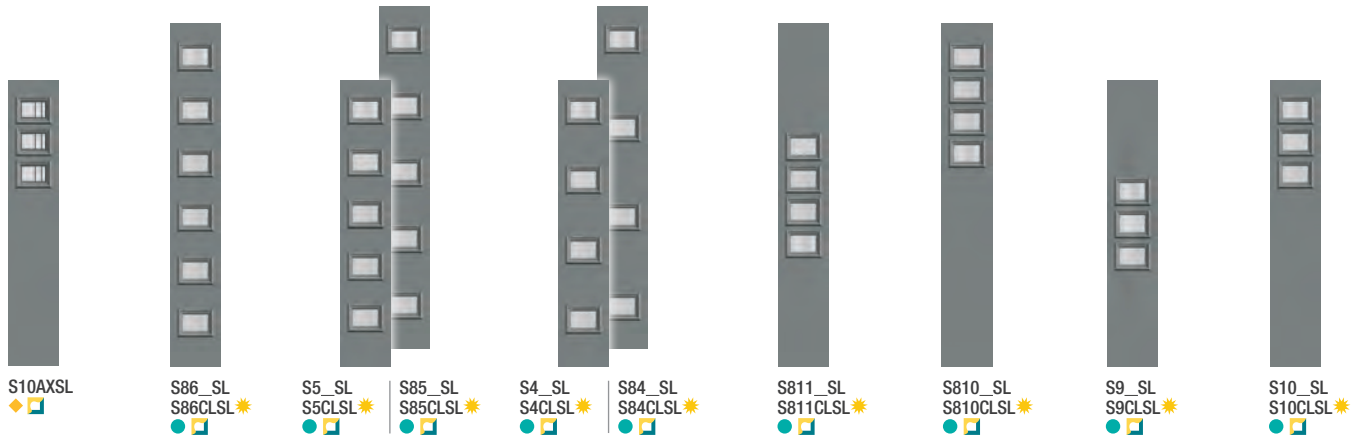

Sidelites *Continued*

Note: Product images show exterior side of door.

			It's your decision, by design. Select a look for the door and sidelites. Choose a material. Find an available glass design and frame to complete the statement. Stain or paint it any color. Explore all the possible combinations at www.thermatru.com/pulse.
Wood-Grained Fiberglass: Mahogany or Oak (Shown in Natural Oak stain.)	Smooth Fiberglass	Steel	

Options Key

- **Black Nickel Caming (1D)**
- **Vented Sidelite** (No Impact)
  (6'8" & 8'0" in 14")
  (6'8" full-lite only in 12")
- **NEW Flat Lite Frame***
- **Scrolled Lite Frame**

Features Key

- **Low-E Glass (LE)**

Privacy & Textured Glass Options

Add the code to the blank in the style number for the desired door and glass combination. For details on glass options, see page 234.

- XE = **NEW** Satin Etch Glass
- XN = Granite Glass
- XJ = Chinchilla Glass
- XC = Chord Glass
- XR = Rainglass

Note: Door and sidelite styles shown in smooth fiberglass with scrolled lite frame. To see styles in other material choices, go to www.thermatru.com/pulse.

*Not recommended for use behind storm doors or to be painted dark colors, if exposed to direct sunlight. Note: See page 273 for important product details that may help with your purchase decision.

Top: Pulse Echo, Low-E Glass with Scrolled Lite Frame, Door – S85CL
Right Page: Pulse Linea, Sedona Glass with Scrolled Lite Frame, Doors – S1SN