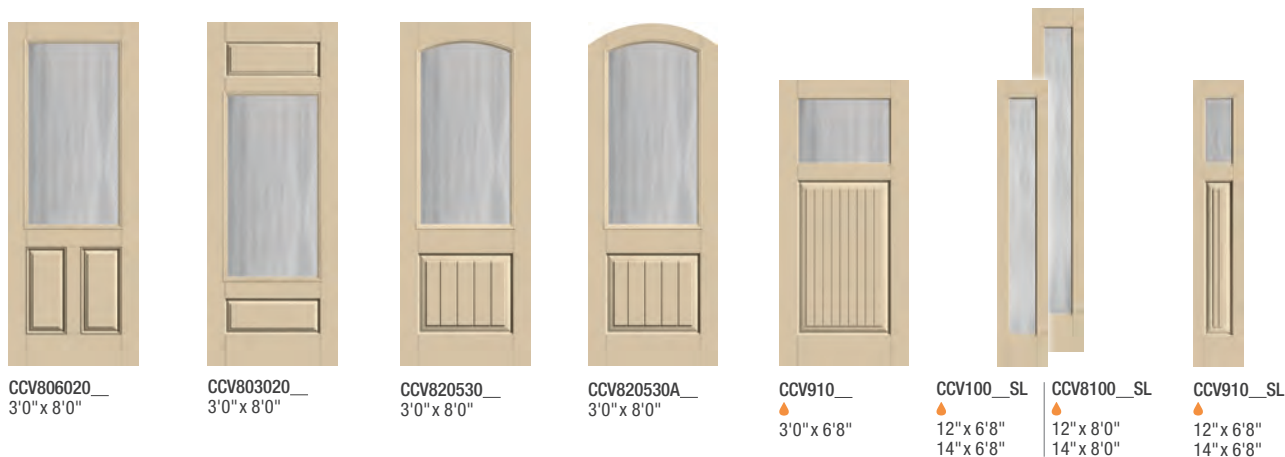

Privacy & Textured Glass

Privacy & Textured Glass Options

Add the code to the blank in the style number for the desired door and glass combination. For details on glass options, see pages 39–41.

XJ = Chinchilla Glass
XR = Rainglass

XN = Granite Glass
XC = Chord Glass