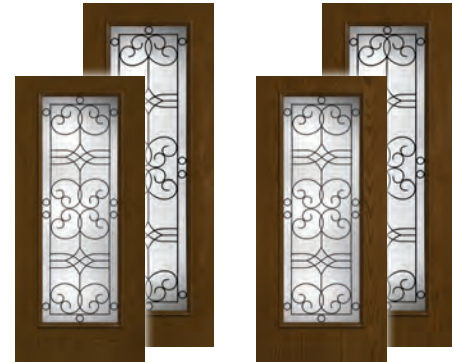

FC113 X6 2'6" x 6'8" 2'8" x 6'8" † 2'10" x 6'8" † 3'0" x 6'8" †	81919P X6 2'8" x 8'0" 2'10" x 8'0" 3'0" x 8'0"	FC369 ■ X6 2'6" x 6'8" †‡ 2'8" x 6'8" †‡ 2'10" x 6'8" †‡ 3'0" x 6'8" †‡	FC817 ■ X6 2'6" x 8'0" 2'8" x 8'0" 2'10" x 8'0" 3'0" x 8'0"