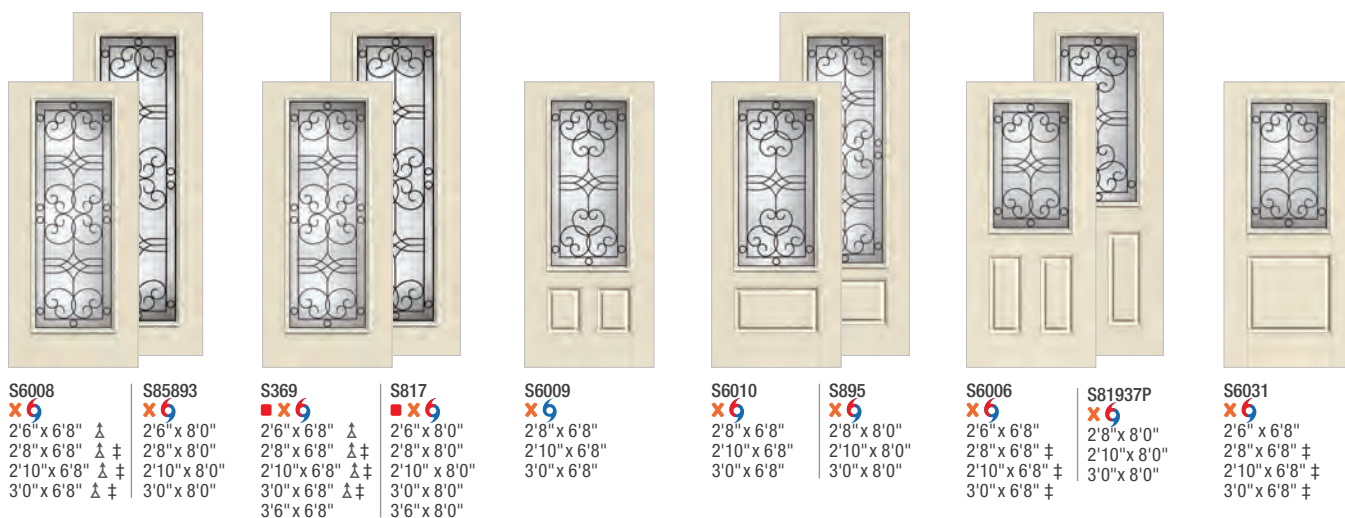

Smooth-Star.

S6008
X6
2'6" x 6'8" †
2'8" x 6'8" † †
2'10" x 6'8" † †
3'0" x 6'8" † †

S85893
X6
2'6" x 8'0"
2'8" x 8'0"
2'10" x 8'0"
3'0" x 8'0"

S369
X6
2'6" x 6'8" †
2'8" x 6'8" † †
2'10" x 6'8" † †
3'0" x 6'8" † †
3'6" x 6'8"

S817
X6
2'6" x 8'0"
2'8" x 8'0"
2'10" x 8'0"
3'0" x 8'0"
3'6" x 8'0"

S6009
X6
2'8" x 6'8"
2'10" x 6'8"
3'0" x 6'8"

S6010
X6
2'8" x 6'8"
2'10" x 6'8"
3'0" x 6'8"

S895
X6
2'8" x 8'0"
2'10" x 8'0"
3'0" x 8'0"

S6006
X6
2'6" x 6'8"
2'8" x 6'8" †
2'10" x 6'8" †
3'0" x 6'8" †

S81937P
X6
2'8" x 8'0"
2'10" x 8'0"
3'0" x 8'0"

S6031
X6
2'6" x 6'8"
2'8" x 6'8" †
2'10" x 6'8" †
3'0" x 6'8" †