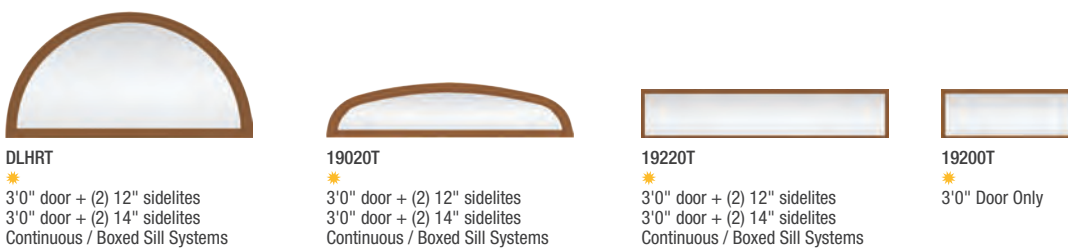

Solid Panel

Options Key
🔥 WBDR / HVHZ Options

Features Key
☀️ Low-E Glass (LE)
🔥 Flush-Glazed Glass (FG)
➤ Removable Wood Grilles (RG)