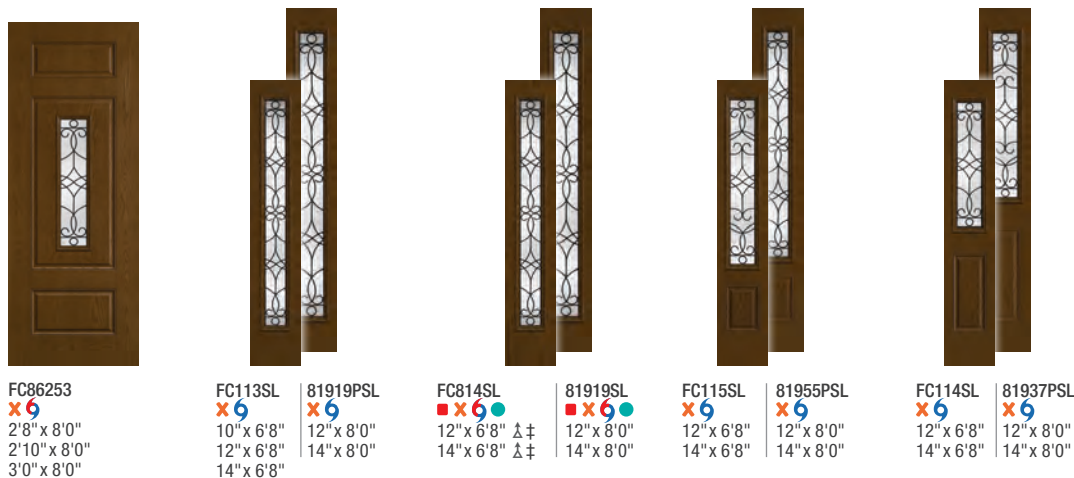

Salinas. *Continued*

Note: Product images show exterior side of door.

FC86253
X6
2'8" x 8'0"
2'10" x 8'0"
3'0" x 8'0"

FC113SL | **81919PSL**
X6 | **X6**
10" x 6'8" | 12" x 8'0"
12" x 6'8" | 14" x 8'0"
14" x 6'8"

FC814SL | **81919SL**
X6 | **X6**
12" x 6'8" † | 12" x 8'0"
14" x 6'8" † | 14" x 8'0"

FC115SL | **81955PSL**
X6 | **X6**
12" x 6'8" | 12" x 8'0"
14" x 6'8" | 14" x 8'0"

FC114SL | **81937PSL**
X6 | **X6**
12" x 6'8" | 12" x 8'0"
14" x 6'8" | 14" x 8'0"