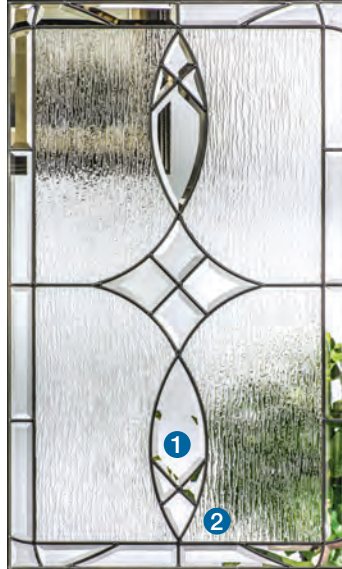

Decorative & Specialty Glass Designs

Blackstone® Page 123

Traditional English design meets
1 clear curved bevels, **2** rainglass
and coming to create the distinctive
styling of Blackstone. Entries get
the best of both privacy and
simple refinement.

Black Nickel