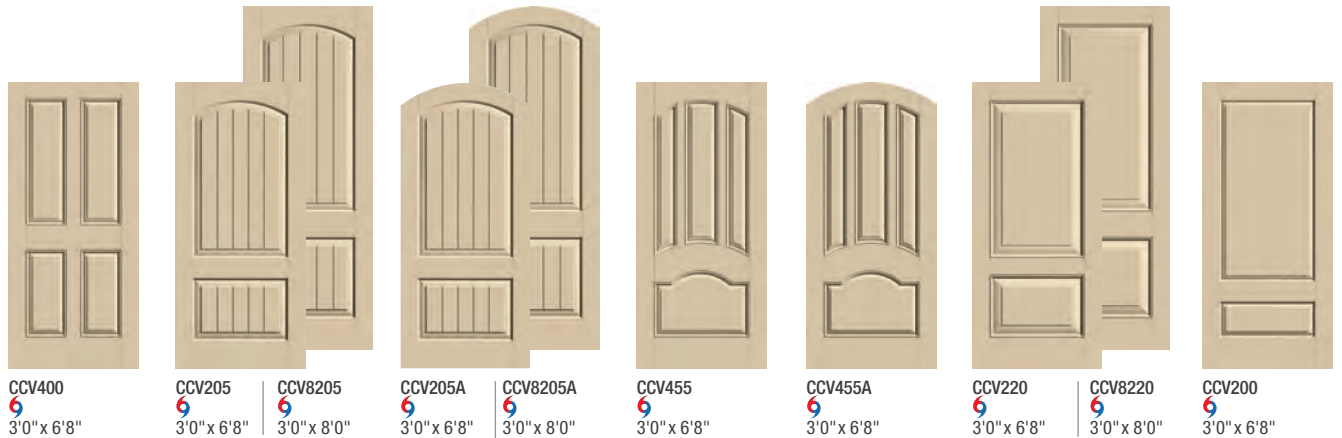

Solid Panel

Note: See page 273 for important product details that may help with your purchase decision.

Bottom: Classic-Craft Canvas Collection Door – CCV455; Ashurst Glass, Sidelites – CCV105SL, Transom – ASET

Options Key

WBDR / HVHZ Options

Features Key

Low-E Glass (LE)
Flush-Glazed Glass (FG)

Optional Dentil Shelf

Available option for all Craftsman-style Canvas Collection doors.