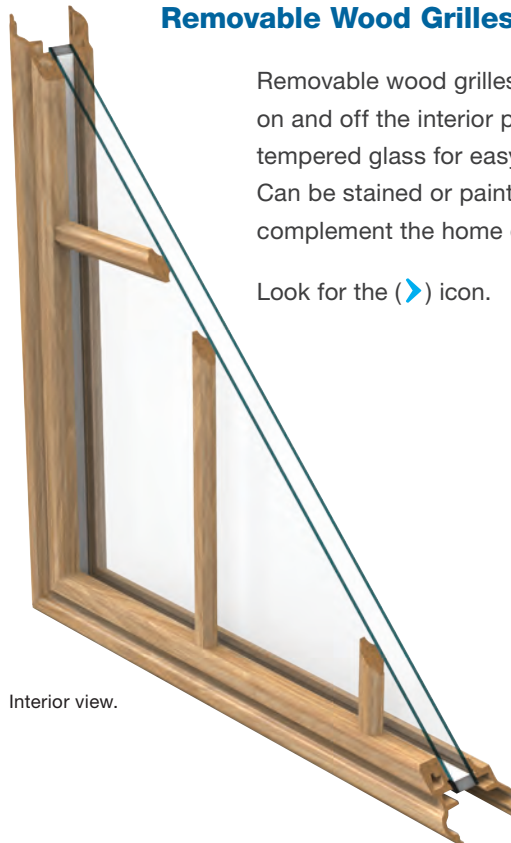

Removable Wood Grilles

Removable wood grilles snap on and off the interior pane of tempered glass for easy cleaning. Can be stained or painted to complement the home décor.

Look for the ( ) icon.

Interior view.