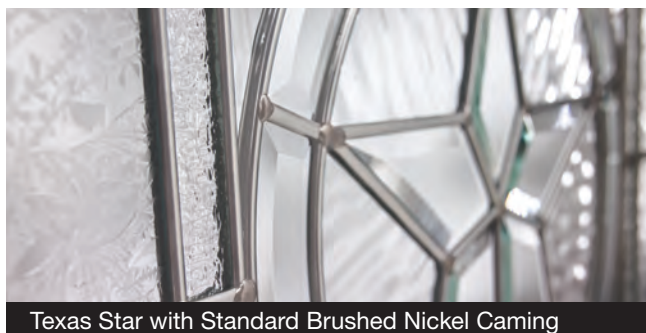

Caming Colors

Pair black nickel, brushed nickel or brass caming with any decorative glass design to complement home hardware and fixtures.