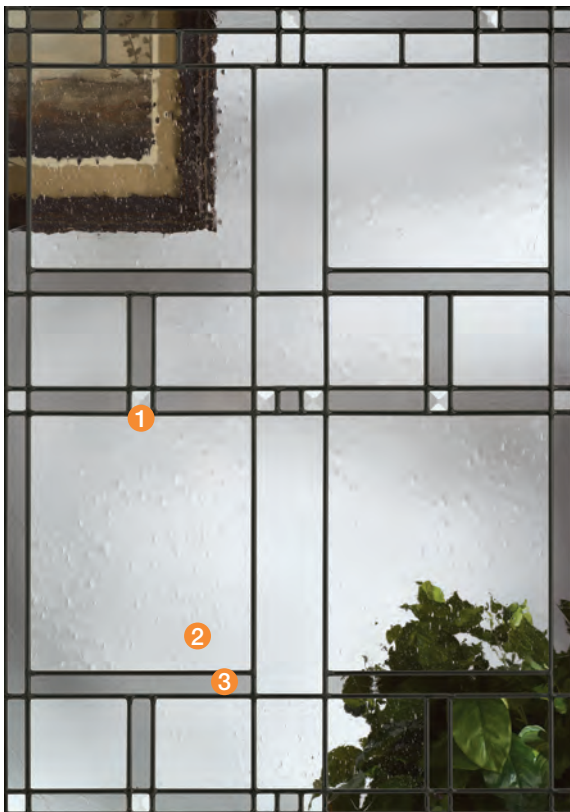

Homeward™

The balanced Mission-style pattern of Homeward invites light to cascade through its distinctive ① clear bevels, ② seeded glass and ③ gray artique glass.

An ideal complement for a Transitional home design.

Available in:
American Style Collection™
Mahogany Collection™
Rustic Collection™
Oak Collection™
Canvas Collection.

Black Nickel