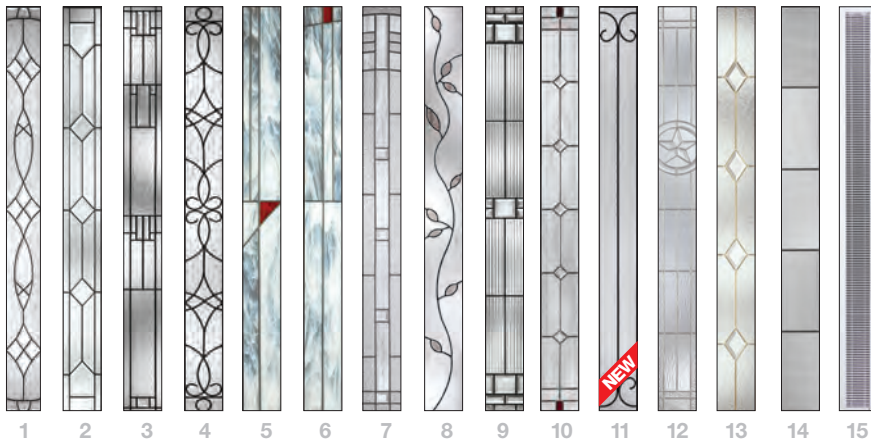

Decorative Glass

Available for Línea.

Available for Ari.

Available for Echo.

- 1 Blackstone™
- 2 Crystalline™
- 3 Sedona™
- 4 Salinas™
- 5 Element (Left)™
- 6 Element (Right)™
- 7 Maple Park™
- 8 Avonlea™
- 9 Saratoga™
- 10 Arden™
- 11 **NEW** Riserva™
- 12 Texas Star™
- 13 Crystal Diamonds™
- 14 Axis™
- 15 Internal Blinds™

4 Then select a FRAME.

Choose the flat profile for modern appeal or scrolled profile for vintage style.