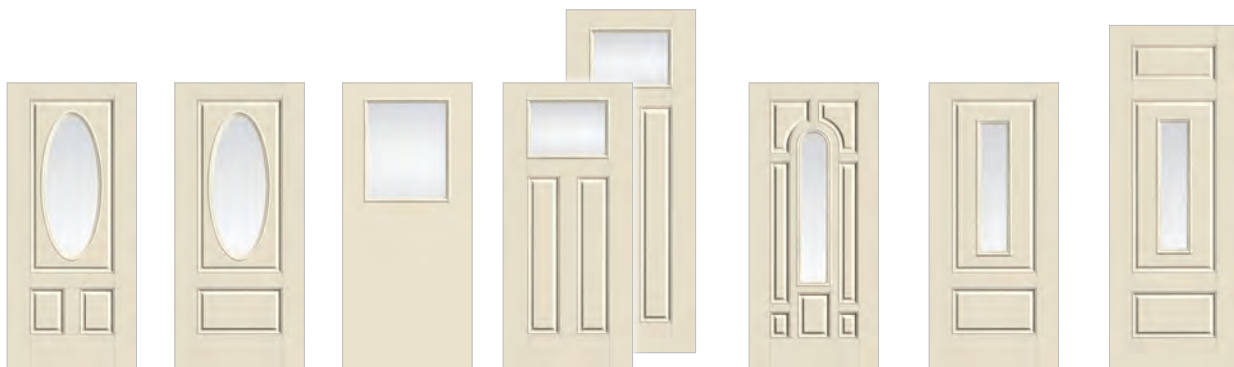

S6080 ★ 2'8" x 6'8" 2'10" x 6'8" 3'0" x 6'8"	S992 ★ 2'8" x 6'8" 2'10" x 6'8" 3'0" x 6'8"	S105 ■ ★ 2'6" x 6'8" 2'8" x 6'8" ‡ 2'10" x 6'8" ‡ 3'0" x 6'8" ‡	S601 ★ 6 2'8" x 6'8" 2'10" x 6'8" 3'0" x 6'8"	S8601 ★ 6 2'8" x 8'0" 2'10" x 8'0" 3'0" x 8'0"	S10 ★ 2'8" x 6'8" 2'10" x 6'8" 3'0" x 6'8"	S9320 ★ 6 2'8" x 6'8" 2'10" x 6'8" 3'0" x 6'8"	S83120 ★ 6 2'8" x 8'0" 2'10" x 8'0" 3'0" x 8'0"