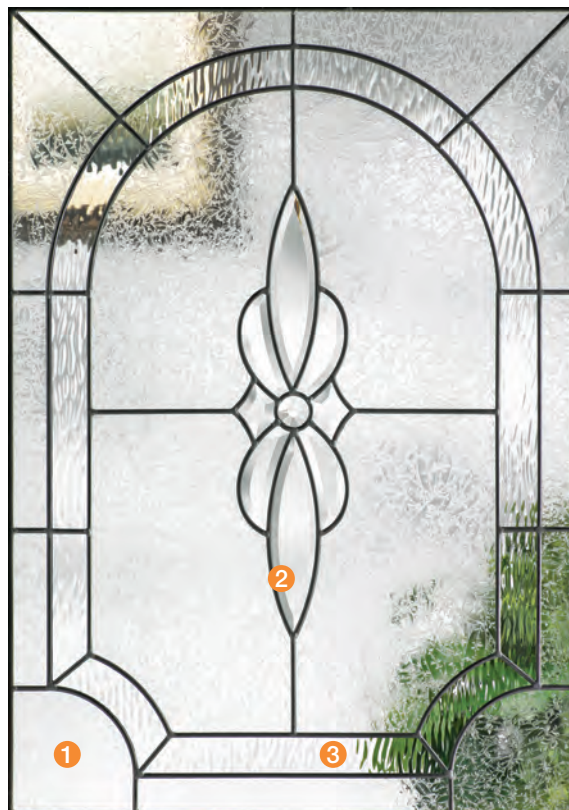

Cambridge™

Ornate and enchanting, Cambridge exhibits a traditional 19th century-inspired elegance with modest privacy using ① glue chip glass, ② clear curved bevels, ③ double waterglass and coming.

Available in:
Rustic Collection™
Oak Collection™
Canvas Collection.

1 8 10
Glass Privacy Rating

Black Nickel