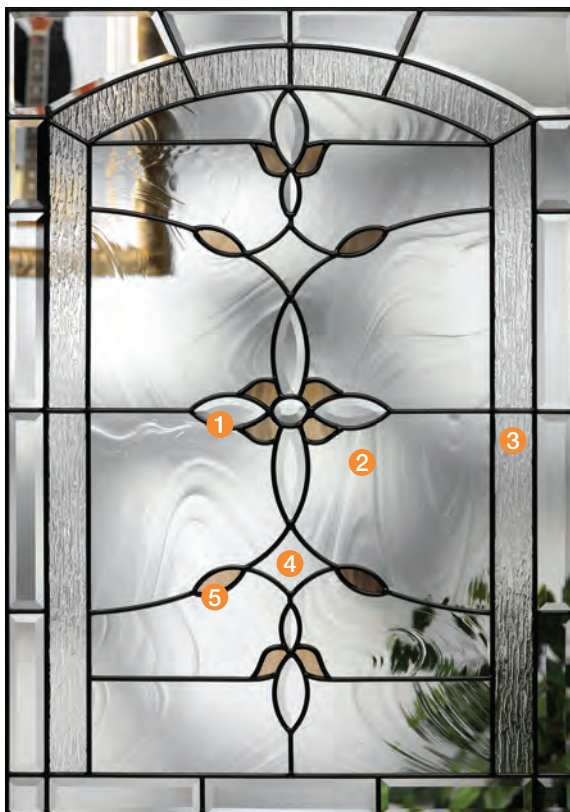

Bella™

As its name suggests, Bella's design is delicate and appealing, bringing together **1** clear bevels, **2** clear baroque glass, **3** rainglass, **4** seeded glass, **5** bronze waterglass and coming.

Available in:
Mahogany Collection™
Rustic Collection™
Oak Collection™
Canvas Collection.

1 **6** **10**
Glass Privacy Rating

Black Nickel