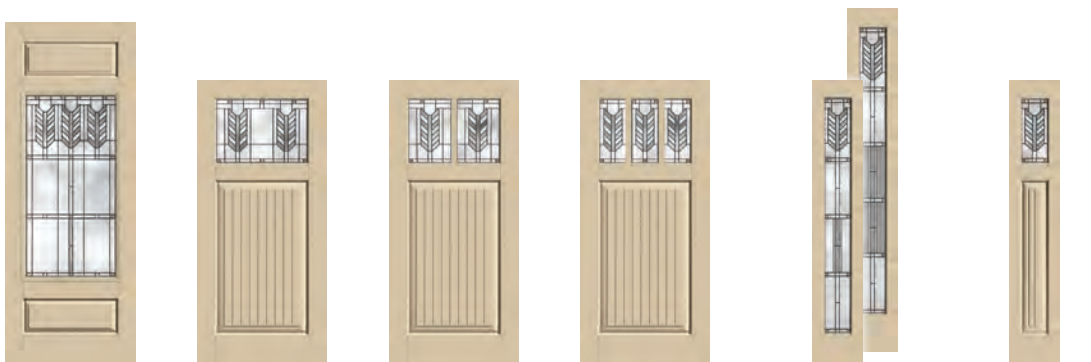

2-Panel Plank Soft Arch
Arched 2-Panel Plank Soft Arch

2-Panel Square Top - WS

2-Panel 3/4 Top
3-Panel
5-Panel

Craftsman Lite
1-Panel Plank

Villager™

CCV9812 ◆ 3'0" x 6'8"	CCV9818 ◆ 3'0" x 6'8"	CCV89818 ◆ 3'0" x 8'0"	CCV9821 ◆ 3'0" x 6'8"	CCV89821 ◆ 3'0" x 8'0"	CCV9822 ◆ 3'0" x 6'8"	CCV89822 ◆ 3'0" x 8'0"	CCV9820 ◆ 3'0" x 6'8"	CCV9811 ◆ 3'0" x 6'8"	CCV89819 ◆ 3'0" x 8'0"
-----------------------------	-----------------------------	------------------------------	-----------------------------	------------------------------	-----------------------------	------------------------------	-----------------------------	-----------------------------	------------------------------