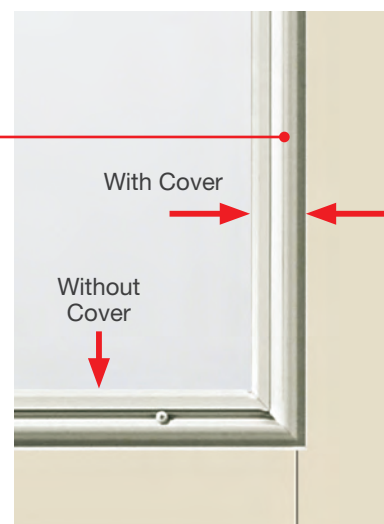

Impact Doors

Feature a built-in 24-gauge steel plate lining.

Impact Glass

Features special laminated glass construction.

Impact Lip-Lite Frame

Features durable, paintable aluminum construction.

An attractive scrolled profile gives a thin, sleek appearance and a screw channel cover helps hide unsightly screws.