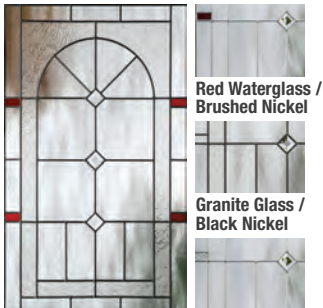

Red Waterglass /
Black Nickel
Granite Glass /
Black Nickel
Arden Page 210
Glass Privacy Rating: **8**