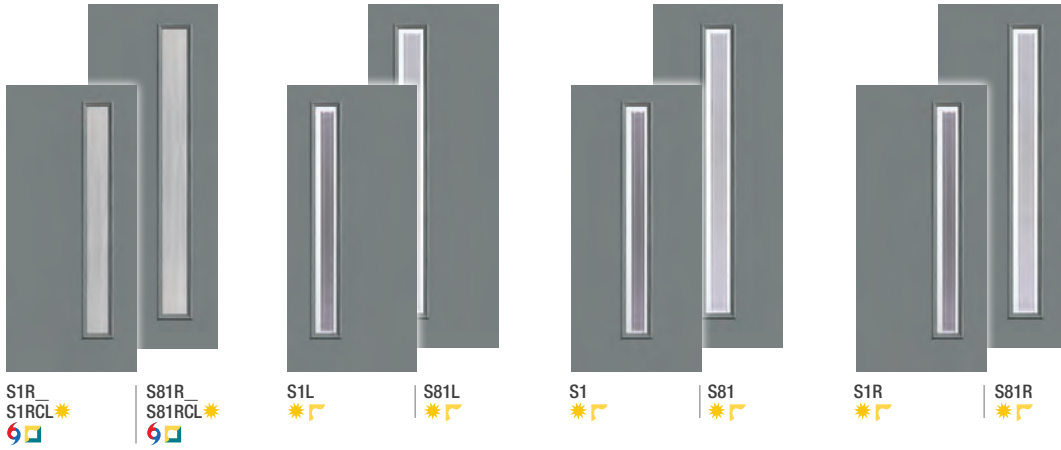

Línea *Continued*

S1R
S1RCL

S81R
S81RCL

S1L

S81L

S1

S81

S1R

S81R