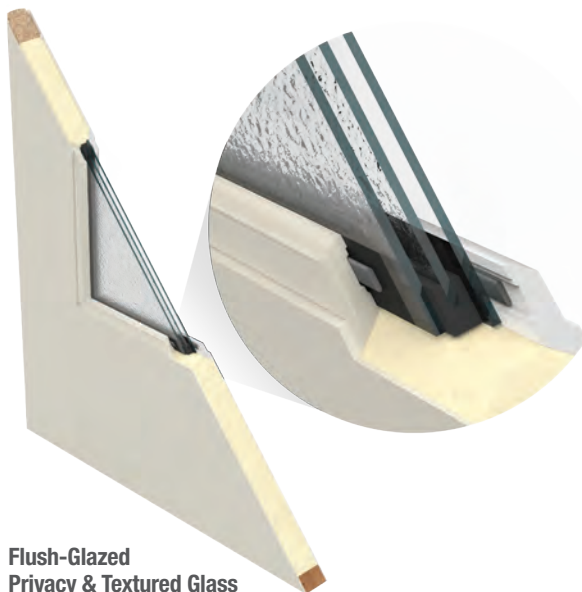

Flush-Glazed Privacy & Textured Glass

Note: See your Therma-Tru seller or visit www.thermatru.com for details on limited warranties and exclusions, and Rider.

Top: Smooth-Star, Chord Glass with SDLs, Door – S82112XC, ©TheHouseDesigners.com