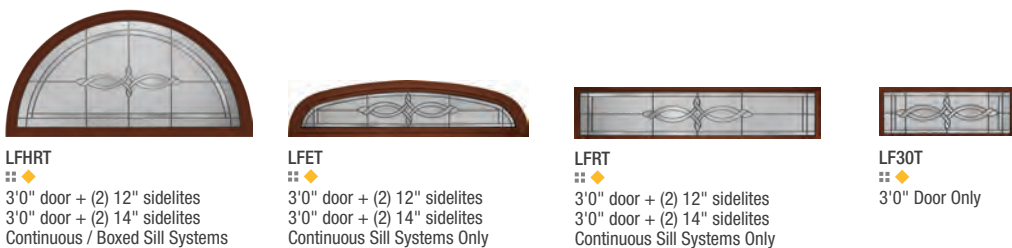

Longford™

Cambridge™

Options Key

- ❖ Brass Caming (1A)
- Brushed Nickel Caming (1C)
- Black Nickel Caming (1D)

Features Key

- 🔥 Flush-Glazed Glass (FG)
- ✗ Wrought Iron (1W)