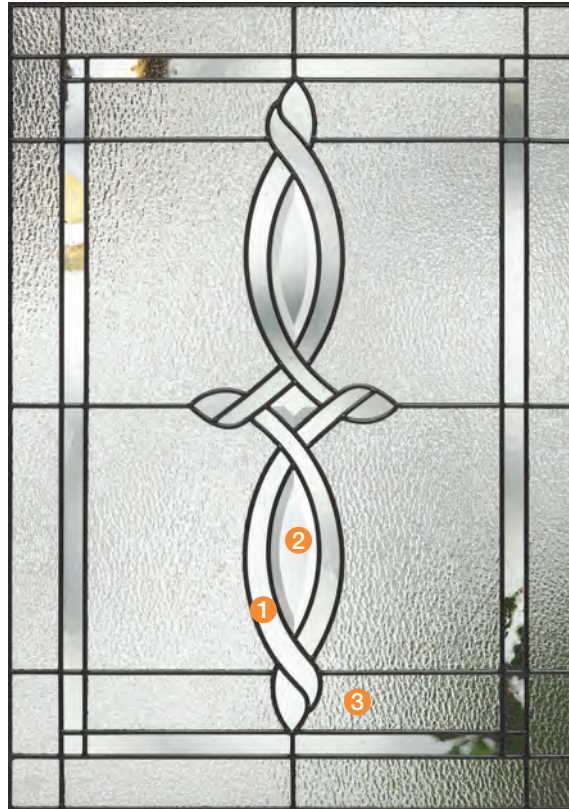

Longford™

The traditional design of Longford integrates a hint of a Celtic knot with ① seeded glass, ② clear bevels, ③ granite glass and coming. A timeless design ideal for entries where modest privacy is desired.

Available in:
Mahogany Collection™
Rustic Collection™
Canvas Collection.

1 8 10
Glass Privacy Rating

Black Nickel