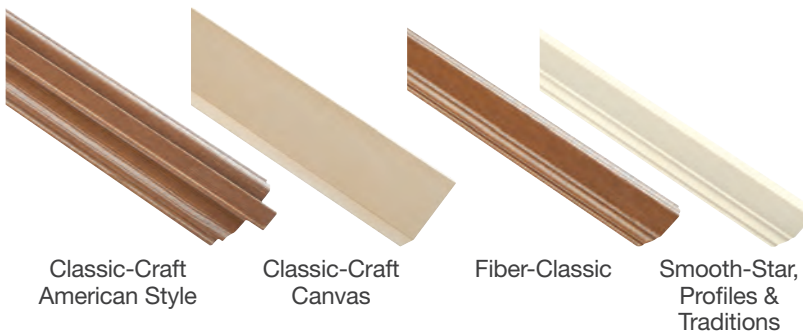

Wood-Grained & Smooth-Textured Simulated Divided Lite (SDL) Bar Options