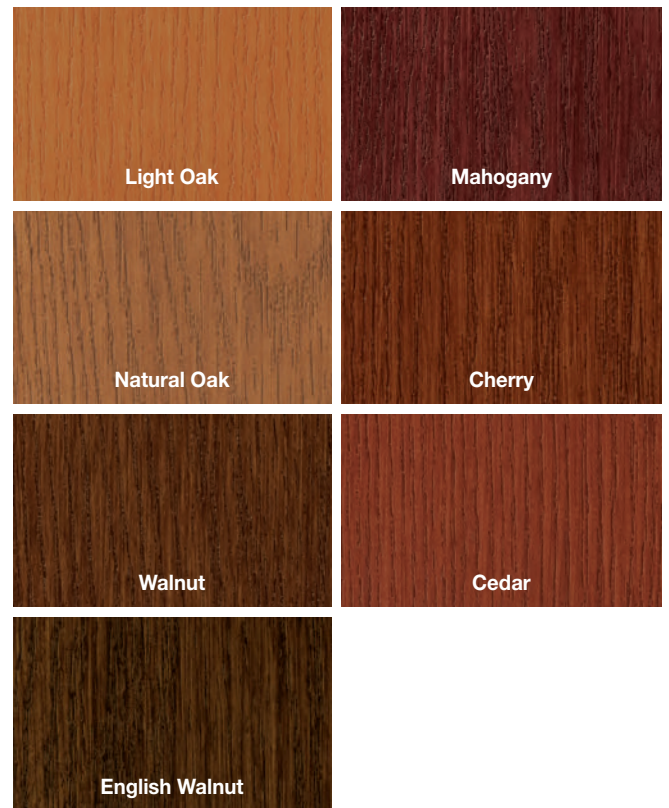

Fiber-Classic® Oak Collection™